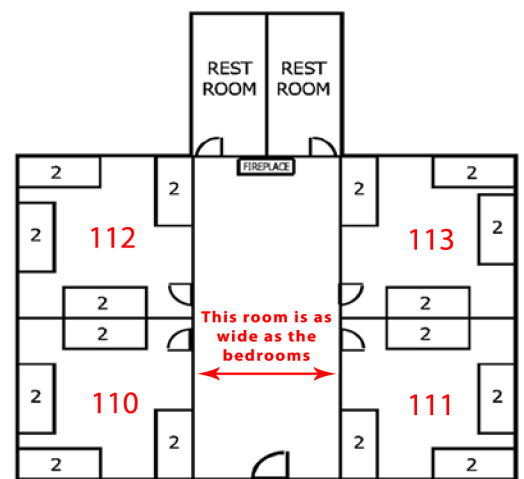

PALOMAR LODGE UPSTAIRS - MAXIMUM OCCUPANCY 60

PALOMAR LODGE DOWNSTAIRS - MAXIMUM OCCUPANCY 37

ANDERSON-JOHNSON LODGE - MAXIMUM OCCUPANCY 32

DAVIS LODGE - MAXIMUM OCCUPANCY 32

KERRIGIL DORM DOWNSTAIRS - MAXIMUM OCCUPANCY 30

KERRIGIL DORM UPSTAIRS - MAXIMUM OCCUPANCY 30