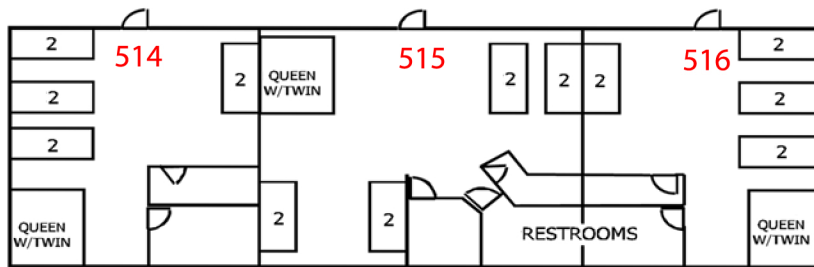

PALOMAR LODGE UPSTAIRS - MAXIMUM OCCUPANCY 60

PALOMAR LODGE DOWNSTAIRS - MAXIMUM OCCUPANCY 37

ANDERSON-JOHNSON LODGE - MAXIMUM OCCUPANCY 32

DAVIS LODGE - MAXIMUM OCCUPANCY 32

KERRIGIL DORM DOWNSTAIRS - MAXIMUM OCCUPANCY 30

KERRIGIL DORM UPSTAIRS - MAXIMUM OCCUPANCY 30