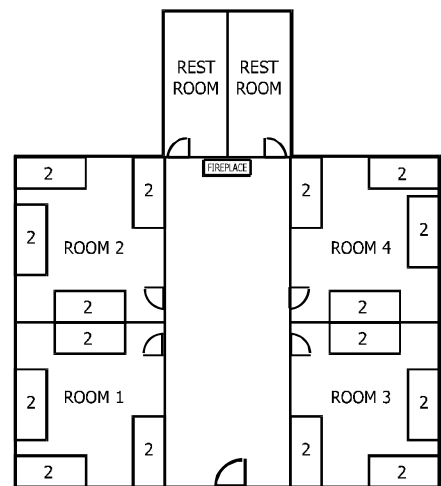

PALOMAR LODGE UPSTAIRS - MAXIMUM OCCUPANCY 60

PALOMAR LODGE DOWNSTAIRS - MAXIMUM OCCUPANCY 37

ANDERSON-JOHNSON LODGE - MAXIMUM OCCUPANCY 32

DAVIS LODGE - MAXIMUM OCCUPANCY 32

KERRIGIL DORM DOWNSTAIRS - MAXIMUM OCCUPANCY 30

KERRIGIL DORM UPSTAIRS - MAXIMUM OCCUPANCY 30