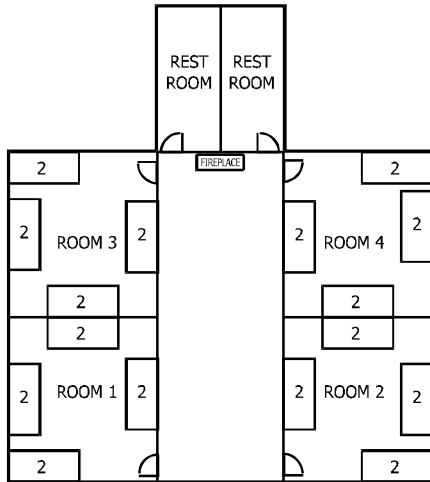

PALOMAR LODGE UPSTAIRS - MAXIMUM OCCUPANCY 60

PALOMAR LODGE DOWNSTAIRS - MAXIMUM OCCUPANCY 37

ANDERSON-JOHNSON LODGE - MAXIMUM OCCUPANCY 32

DAVIS LODGE - MAXIMUM OCCUPANCY 32

KERRIGIL DORM DOWNSTAIRS - MAXIMUM OCCUPANCY 30